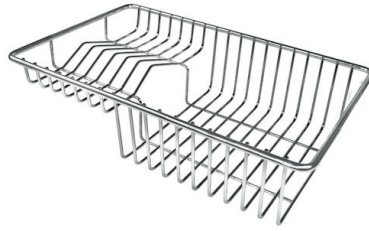

## Twin Chopping Board

Accessories

Code: 8644 102

For [Canova](#) sink collection  
LEVEL 0

### DETAILS

Material HDPE

---

Sink accessories HDPE cutting boards and kit

---

**Dimensions** 31,7x48,2 cm  
12 <sup>31</sup>/<sub>64</sub>"x18 <sup>31</sup>/<sub>32</sub>"

---

## OPTIONAL ACCESSORIES

**Grating kit complete with ring support and food collection tray**

8159 101

**Stainless Steel dishes holder**

8100 303

**Stainless steel perforated pan**

8151 000