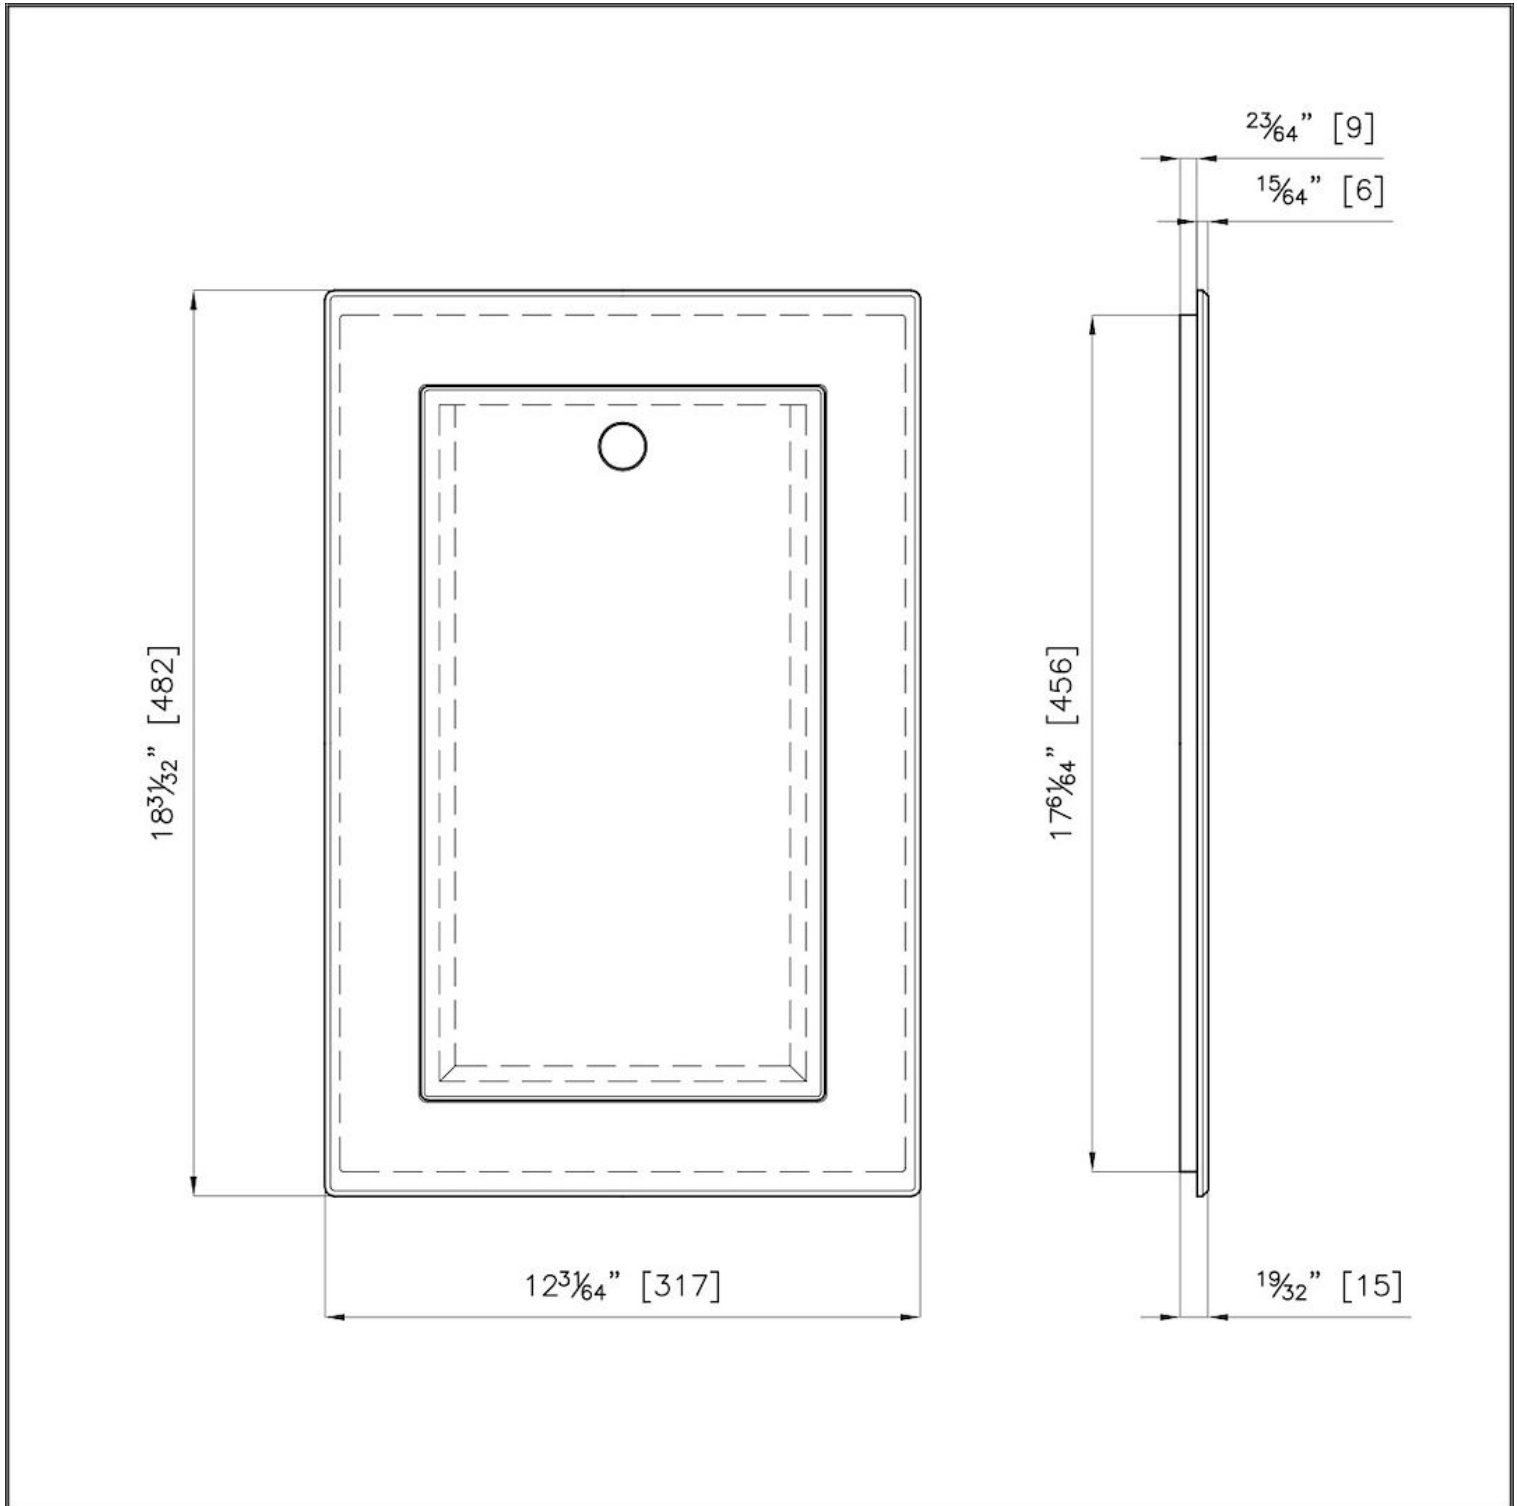

TECHNICAL DATA